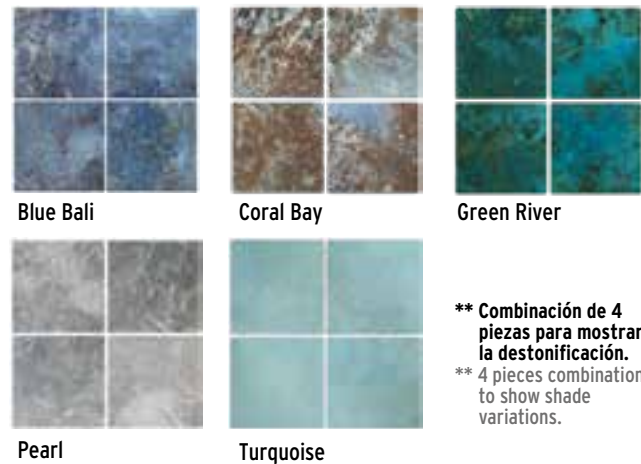

For more detailed information by format/color, consult the collection's website.

OCEAN CORAL BAY 15x15 5.9x5.9"

OCEAN BLUE BALI 15x15 5.9x5.9"

Ocean

Porcelánicos
Porcelain tiles

Los colores son indicativos. Colors are just indicative.

BASE 30x30 11.8x11.8" • TILE 30x30 11.8x11.8"
297x297x10 mm 11.7x11.7x0.4 "

Mate · Matt	
Blue Bali	Cod. 905565 MC479
Coral Bay	Cod. 904803 MC479
Green River	Cod. 904802 MC479
Pearl	Cod. 905273 MC479
Turquoise	Cod. 906491 MC479

BASE 30x60 11.8x23.6" • TILE 30x60 11.8x23.6"
297x597x10 mm 11.7x23.5x0.4 "

Mate · Matt		Brillo · Glossy	
Blue Bali	Cod. 906362 MC479	Blue Bali	Cod. 906381 MC479
Green River	Cod. 906361 MC479	Green River	Cod. 906380 MC479
Turquoise	Cod. 906492 MC479	Turquoise	Cod. 906493 MC479

Variaciones tonalidad **
Color scheme

**** Combinación de 4 piezas para mostrar la destonificación.**
** 4 pieces combination to show shade variations.

BLUE BALI

CORAL BAY

GREEN RIVER

PEARL

TURQUOISE

Ocean